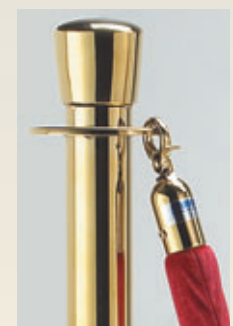

| Model | Sizes | Rope Colors | Hardware Style |
|--------|-------|-------------|----------------|
| Tr-7 | 6' | Red | Chrome |
| Tr-8 | 6" | Red | Brass |
| Tr-85 | 6" | Red | Satin |
| Tr-9 | 8' | Black | Chrome |
| Tr-10 | 8' | Black | Brass |
| Tr-105 | 8' | Black | Satin |
| Tr-11 | 8' | Red | Chrome |
| Tr-12 | 8' | Red | Brass |
| Tr-125 | 8' | Red | Satin |

Satin and Black

Satin and Red

Chrome and Black

Chrome and Red

Brass and Black

Brass and Red

Form-A-Line SystemTM

by Aarco Products

Form-A-Line Sign Frame

Our removable Sign Frames are easy to use. The panels are easily changed by carefully sliding upward. Sign frames hold media up to 3/8" thick, providing double side capability. Available in two popular sizes and three attractive finishes that coordinate perfectly with our S1 Form-A-Line post.