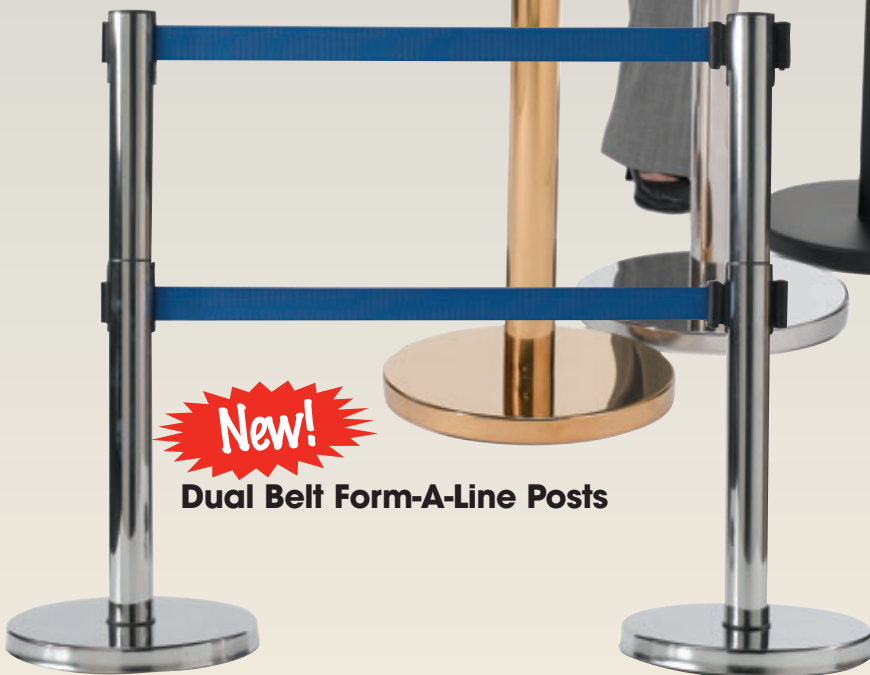

Form-A-Line System™

11 14 00/AAR
BuyLine 5771

Crowd
Control
Products

New!

Dual Belt Form-A-Line Posts

AARGO PRODUCTS INC.®

See additional products in section 10 11 00 & 10 13 00

Form-A-Line System™

by Aarco Products

Form-A-Line is the ideal solution to organizing and managing crowded areas such as: Airports, Hotel Lobbies, Banks and agencies of all types.

Choose from "Form-A-Line" System retractable belt type in brass, chrome and black or the traditional rope system in brass and chrome.

Form-A-Line products feature sturdy welded construction and a 30 lb. cast iron weighted base with rubber floor cushions. All units are 40" high overall. Belt type systems are equipped with 3 connecting clips and one belt for universal applications. Belts are 7' long and are equipped with locking mechanisms for tamper proof security. Form-A-Line is easy to assemble and is packed KD for convenient shipping.

Wall Mounted Belt Clip

Model# WMC-7

Form-A-Line System™

by Aarco Products

Traditional Rope Style Posts

Designed for a more traditional and elegant environment such as: Theaters, Museums, Classic Restaurants and Art Galleries. Traditional style posts feature sturdy welded construction and a heavy 30 lb. cast iron base for maximum stability. Easily assembled without tools. Conveniently packaged in two pieces in a UPS approved corrugated box. All units are plated and polished to perfection in chrome or brass. All units are 40" high overall.